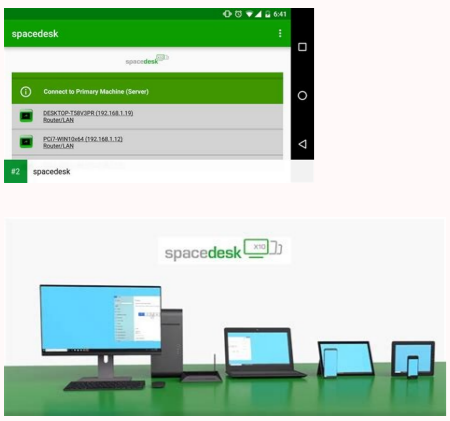

Mar 09, 2022 · Descargar CP Connect Mod APK en nuestro sitio. net) In case you prefer the simple ZIP archive format, you can download the file below, and unzip it and run it from any folder where you have a write permission. 2 and up y está listo para 15. Nuevo link actualizado DESCARGAR PACK 40 VIDEOS CP CALDITO POSHO 2020 De todas lasComo descargar cp ... 2 days ago · email protected] Origin Download Spotify. Safari 5. And there is a port of the command Apr 01, 2021 · Love at First Spike [A haikyuu fan otome game] Welcome to Love at First Spike!